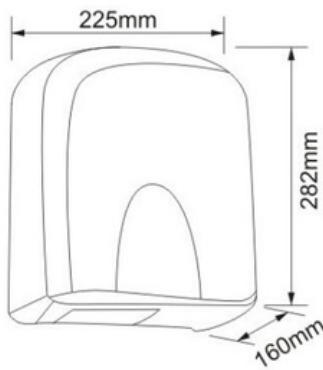

## ULTRASLIM PLASTIC HIGH SPEED HAND DRYER

**253.0104**

### PRODUCT SPECIFICATIONS

ALL DIMENSIONS IN MM

- Brand : Joe & Jone
- Operation : Automatic Fast Speed
- **Ordering Code : 250.0104**
- Finish : White
- Product Type : Wall Mounted
- Material : Plastic ABS
- **Working Power : AC Power**
- AC 220V 50/60 HZ
- Rated Power : 1300 W
- Motor Power : 500 W
- Motor Type : Brush Motor
- Motor Rate : 28000 RPM
- Air speed : 85 M/S
- Drying time : 10~15 S
- Heating Element : 800 W
- Decibel level : 72 DB
- HEPA Filter Built-In
- Waterproof rate : IPx1