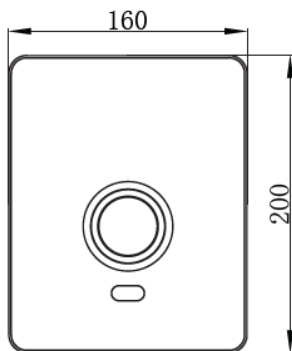

We Deal in Water Conservation

AUTOMATIC TOUCHLESS TOILET FLUSH

370.2175

PRODUCT SPECIFICATIONS

ALL DIMENSIONS IN MM

- Brand : Joe & Jone
- Operation : Automatic Infrared Touchless
- **Ordering Code : 370.2175**
- Finish : Black Matt Finish
- Product Type : Concealed Toilet Flush
- Material : Stainless Steel 304
- **Working Power : Dual Power**
- AC 240V 50/60 HZ, DC 4V
- Working Pressure : 0.2 - 0.8 MPa (2-8 Bar)
- Sensor Distance : 80cm (Adjustable)
- Inlet Pipe Diameter : 1"
- Factory Flush Setting : 3 Seconds
- Flush Per Second : 4.5L
- Different LED Lights Display
- Brass Solenoid Valve
- Integrated Sensor + Push Button
- Battery Back-up Life : 1.5 Years