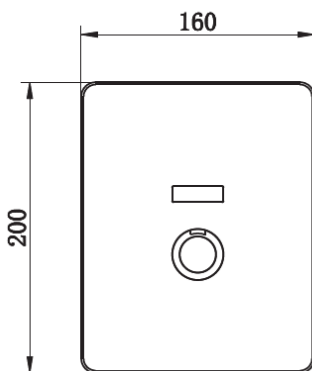

We Deal in Water Conservation

AUTOMATIC TOUCHLESS TOILET FLUSH

370.2174

PRODUCT SPECIFICATIONS

ALL DIMENSIONS IN MM

- Brand : Joe & Jone
- Operation : Automatic Infrared Touchless
- **Ordering Code : 370.2174**
- Finish : Brushed Stainless Steel
- Product Type : Concealed Toilet Flush
- Material : Stainless Steel 304
- **Working Power : Dual Power**
- AC 240V 50/60 HZ, DC 4V
- Working Pressure : 0.2 - 0.8 MPa (2-8 Bar)
- Sensor Distance : 80cm (Adjustable)
- Inlet Pipe Diameter : 1"
- Factory Flush Setting : 3 Seconds
- Flush Per Second : 4.5L
- Different LED Lights Display
- Brass Solenoid Valve
- Integrated Sensor + Push Button
- Battery Back-up Life : 1.5 Years

BOX CONTENTS :

- Stainless Steel Flush Plate with Frame
- Concealed Solenoid Valve with Cover
- Transformer / Battery Box
- Inlet & Outlet Connector
- Installation Manual