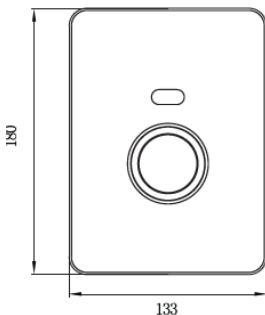

We Deal in Water Conservation

AUTOMATIC TOUCHLESS TOILET FLUSH

370.2173

PRODUCT SPECIFICATIONS

ALL DIMENSIONS IN MM

- Brand : Joe & Jone
- Operation : Automatic Infrared Touchless
- **Ordering Code : 370.2173**
- Finish : Brushed Stainless Steel
- Product Type : Concealed Toilet Flush
- Material : Stainless Steel 304
- **Working Power : Dual Power**
- AC 240V 50/60 HZ, DC 4V
- Working Pressure : 0.2 - 0.8 MPa (2-8 Bar)
- Sensor Distance : 80cm (Adjustable)
- Inlet Pipe Diameter : 1"
- Factory Flush Setting : 3 Seconds
- Flush Per Second : 4.5L
- Different LED Lights Display
- Brass Solenoid Valve
- Integrated Sensor + Push Button
- Battery Back-up Life : 1.5 Years

BOX CONTENTS :

- Stainless Steel Flush Plate with Frame
- Concealed Solenoid Valve with Cover
- Transformer / Battery Box
- Inlet & Outlet Connector
- Installation Manual