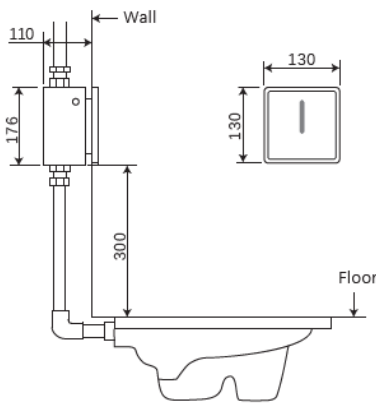

We Deal in Water Conservation

AUTOMATIC TOUCHLESS TOILET FLUSH

370.2172

PRODUCT SPECIFICATIONS

ALL DIMENSIONS IN MM

- Brand : Joe & Jone
- Operation : Automatic Infrared Touchless
- **Ordering Code : 370.2172**
- Finish : Brushed Finish
- Product Type : Concealed Toilet Flush
- Material : Stainless Steel 304
- **Working Power : Dual Power**
- AC 240V 50/60 HZ, DC 6V
- Working Pressure : 0.2 - 0.8 MPa (2-8 Bar)
- Sensor Distance : 80cm (Adjustable)
- Inlet Pipe Diameter : 1"
- Factory Flush Setting : 3 Seconds
- Flush Per Second : 3L
- Different LED Lights Display
- Brass Solenoid Valve
- Integrated Sensor
- Battery Back-up Life : 1.5 Years

TECHNICAL DATA SHEET

FEATURES:

- Infrared WC Sensor automatically turns on and off (Convenience & Hygiene)
- The system automatically flushes if no usage in 24 hours
- Water efficient features reduces overall water usage without sacrificing pressure
- Anti-Finger Print Magnetic Panel, High Grade Mirror Frame

BOX CONTENTS :

- Stainless Steel Flush Plate with Frame
- Concealed Brass Solenoid Valve
- Transformer / Battery Box
- Inlet & Outlet Connector
- Installation Manual