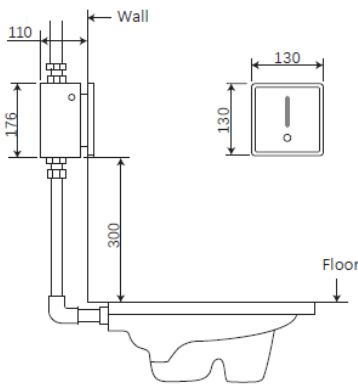

We Deal in Water Conservation

AUTOMATIC TOUCHLESS TOILET FLUSH

370.2171

PRODUCT SPECIFICATIONS

ALL DIMENSIONS IN MM

- Brand : Joe & Jone
- Operation : Automatic Infrared Touchless
- **Ordering Code : 370.2171**
- Finish : Brushed Finish
- Product Type : Concealed Toilet Flush
- Material : Stainless Steel 304
- **Working Power : Dual Power**
- AC 240V 50/60 HZ, DC 6V
- Working Pressure : 0.2 - 0.8 MPa (2-8 Bar)
- Sensor Distance : 80cm (Adjustable)
- Inlet Pipe Diameter : 1"
- Factory Flush Setting : 3 Seconds
- Flush Per Second : 3L
- Different LED Lights Display
- Brass Solenoid Valve
- Integrated Sensor + Push Button
- Battery Back-up Life : 1.5 Years

TECHNICAL DATA SHEET

FEATURES:

- Infrared WC Sensor automatically turns on and off (Convenience & Hygiene)
- The system automatically flushes if no usage in 24 hours
- Water efficient features reduces overall water usage without sacrificing pressure
- Anti-Finger Print Magnetic Panel, High Grade Mirror Frame

BOX CONTENTS :

- Stainless Steel Flush Plate with Frame
- Concealed Brass Solenoid Valve
- Transformer / Battery Box
- Inlet & Outlet Connector
- Installation Manual