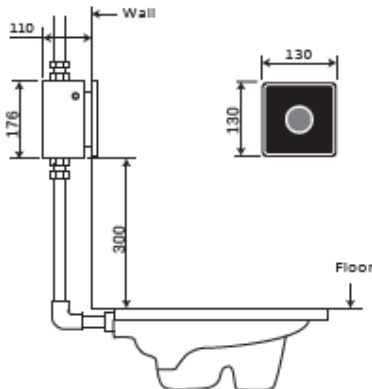

We Deal in Water Conservation

AUTOMATIC TOUCHLESS TOILET FLUSH

370.2168

PRODUCT SPECIFICATIONS

ALL DIMENSIONS IN MM

- Brand : Joe & Jone
- Operation : Automatic Infrared Touchless
- **Ordering Code : 370.2168**
- Finish : Black Matt Finish
- Product Type : Concealed Toilet Flush
- Material : Black Tempered Glass Magnetic Panel
- **Working Power : Dual Power**
- AC 240V 50/60 HZ, DC 6V
- Working Pressure : 0.2 - 0.8 MPa (2-8 Bar)
- Sensor Distance : 80cm (Adjustable)
- Inlet Pipe Diameter : 1"
- Factory Flush Setting : 3 Seconds
- Flush Per Second : 3L
- Different LED Lights Display
- Brass Solenoid Valve
- Integrated Sensor + Touchpad
- Battery Back-up Life : 1.5 Years

TECHNICAL DATA SHEET

FEATURES:

- Infrared WC Sensor automatically turns on and off (Convenience & Hygiene)
- The system automatically flushes if no usage in 24 hours
- Water efficient features reduces overall water usage without sacrificing pressure
- Made with Aluminum Alloy Frame

BOX CONTENTS :

- Stainless Steel Flush Plate with Frame
- Concealed Solenoid Valve with Cover
- Transformer / Battery Box
- Inlet & Outlet Connector
- Installation Manual