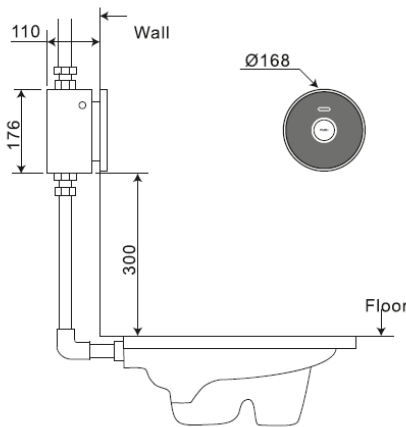

We Deal in Water Conservation

AUTOMATIC TOUCHLESS TOILET FLUSH

370.2166

PRODUCT SPECIFICATIONS

ALL DIMENSIONS IN MM

- Brand : Joe & Jone
- Operation : Automatic Infrared Touchless
- **Ordering Code : 370.2166**
- Finish : Black Matt Finish
- Product Type : Concealed Toilet Flush
- Material : Black Tempered Glass Magnetic Panel
- **Working Power : Dual Power**
- AC 240V 50/60 HZ, DC 6V
- Working Pressure : 0.2 - 0.8 MPa (2-8 Bar)
- Sensor Distance : 80cm (Adjustable)
- Inlet Pipe Diameter : 1"
- Factory Flush Setting : 3 Seconds
- Flush Per Second : 3L
- Different LED Lights Display
- Brass Solenoid Valve
- Integrated Sensor + Push Button
- Battery Back-up Life : 1.5 Years

TECHNICAL DATA SHEET

FEATURES:

- Infrared WC Sensor automatically turns on and off (Convenience & Hygiene)
- The system automatically flushes if no usage in 24 hours
- Water efficient features reduces overall water usage without sacrificing pressure
- Made with Aluminum Alloy Frame

BOX CONTENTS :

- Stainless Steel Flush Plate with Frame
- Concealed Solenoid Valve with Cover
- Transformer / Battery Box
- Inlet & Outlet Connector
- Installation Manual