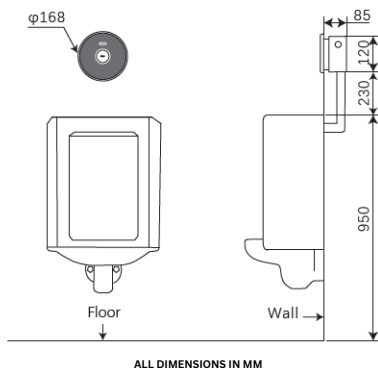

### PRODUCT SPECIFICATIONS

- Brand : Joe & Jone
- Operation : Automatic Infrared Touchless
- **Ordering Code : 370.1757**
- Finish : High Grade Chrome Plated
- Product Type : Concealed Urinal Flush
- Material : Black Tempered Glass Magnetic Panel
- **Power Supply : Dual Power**
- AC 240V 50/60HZ , DC 6V
- Working Pressure : 0.05 - 0.8 MPa
- Sensor Distance : 70cm (Adjustable)
- Mounting Diameter : G1/2"
- Inlet/Outlet Pipe Diameter : G1/2"
- Factory Flush Setting : 6 Seconds
- Flush Per Second :  $\leq 2L$
- Integrated Sensor and Manual Push Button
- Different LED Lights Display
- Brass Solenoid Valve

### BOX CONTENTS :

- Stainless Steel Flush Plate with Frame
- Concealed Brass Solenoid Valve with Cover
- Transformer / Battery Box
- Inlet & Outlet Connector
- Installation Manual

TECHNICAL DATA SHEET