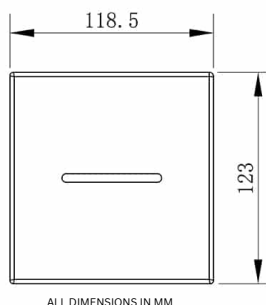

We Deal in Water Conservation

AUTOMATIC URINAL FLUSH STAINLESS STEEL

370.1754

PRODUCT SPECIFICATIONS

- Brand : Joe & Jone
- Operation : Automatic Infrared Touchless
- **Ordering Code : 370.1754**
- Finish : Stainless Steel Brushed
- Product Type : Concealed Urinal Flush
- Material : Stainless Steel 304
- **Working Power : Dual Power**
- AC 240V 50/60HZ, DC 4V
- Working Pressure : 0.05 - 0.7 MPa
- Sensor Distance : 35cm - 65cm
- Battery Life : 1 Year
- Mounting Diameter : G1/2"
- Inlet/Outlet Pipe Diameter : G1/2"
- Factory Flush Setting : 6 Seconds
- Flush Per Second : 1.5 Litres
- Integrated Sensor