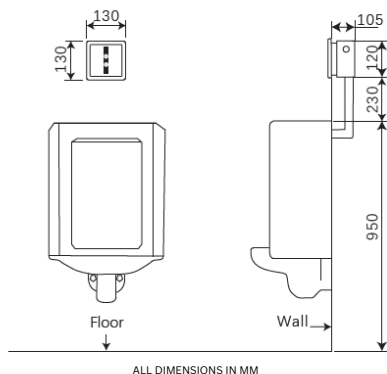

We Deal in Water Conservation

AUTOMATIC URINAL FLUSH STAINLESS STEEL

370.1753

PRODUCT SPECIFICATIONS

- Brand : Joe & Jone
- Operation : Automatic Infrared Touchless
- **Ordering Code : 370.1753**
- Finish : Stainless Steel Mirror
- Product Type : Concealed Urinal Flush
- Material : Stainless Steel 304
- **Power Supply : Dual Power**
- AC 240V 50/60HZ, DC 6V
- Working Pressure : 0.05 - 0.7 MPa
- Integrated Sensor
- Sensor Distance : 35cm - 65cm
- Battery Life : 1 Year
- Mounting Diameter : G1/2"
- Inlet/Outlet Pipe Diameter : G1/2"
- Factory Flush Setting : 6 Seconds
- Flush Per Second : 2 Litres

BOX CONTENTS :

- Stainless Steel Flush Plate with frame
- Concealed Brass Solenoid Valve with Cover
- Transformer
- Battery Box
- Inlet & Outlet Connector
- Installation Manual