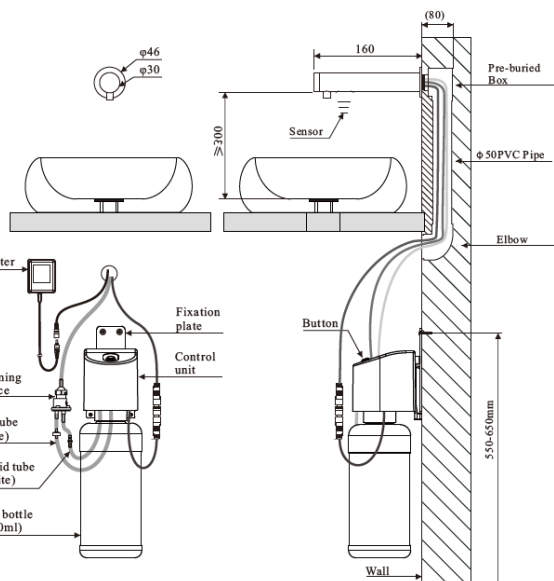

ADVANTAGES

- Drastically Reduces Soap Consumption
- Cross Contamination Protection - No Physical Contact
- Accurate Soap Dosage
- Efficient Savings
- Easy to Install & Refill
- Ideal for Malls, Hotels, Commercial Washrooms, Hospitals, Schools, Restaurants

BOX CONTENTS :

- Brass Body Soap Dispenser
- Control Box
- AC Transformer
- Battery Box
- Relative Spares