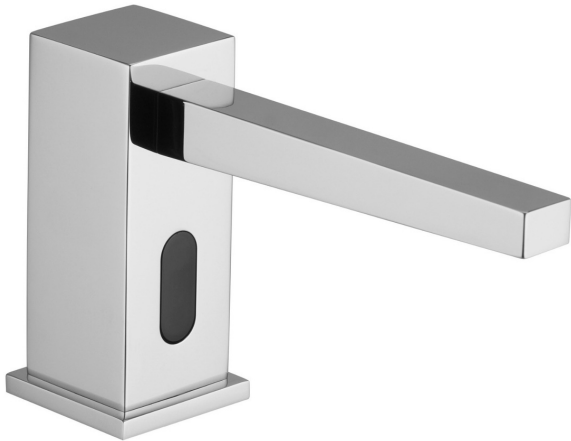

We Deal in Water Conservation

DECK MOUNTED AUTOMATIC SOAP DISPENSER (363.1159)

PRODUCT SPECIFICATIONS

- Brand : Joe & Jone
- Type : 100% Brass Body Long Spout Heavy Duty
- Operation : Touchless Automatic Electronic
- **Ordering Code : 363.1159**
- Finish : Chrome Plated
- Drop Rate: 1 - 2 ml (Adjustable)
- Capacity : 33 oz. (1.0 L)
- **Power Supply : Dual Power AC - DC**
- Sensing Distance : 10-22 cm (Adjustable)
- Suitable Soap PH : 5-9
- Suitable Temperature : 1-55°C
- Touch Free Infrared Sensor Activation
- Deck Mounted Installation
- Liquid Soap, Foam Soap
- Peristaltic Pump
- Clog and Backflow Prevention
- Independent Soap Pump with Multiple Anti-Blocking Measures
- Low Battery Indicator
- **Available in Brushed Nickel, Black Matt & Gold.**

TECHNICAL DATA SHEET

ADVANTAGES

BOX CONTENTS :

- Brass Body Soap Dispenser
- Control Box
- AC Transformer
- Battery Box
- Relative Spares

- Drastically Reduces Soap Consumption
- Cross Contamination Protection - No Physical Contact
- Accurate Soap Dosage
- Efficient Savings
- Easy to Install & Refill
- Ideal for Malls, Hotels, Commercial Washrooms, Hospitals, Schools, Restaurants