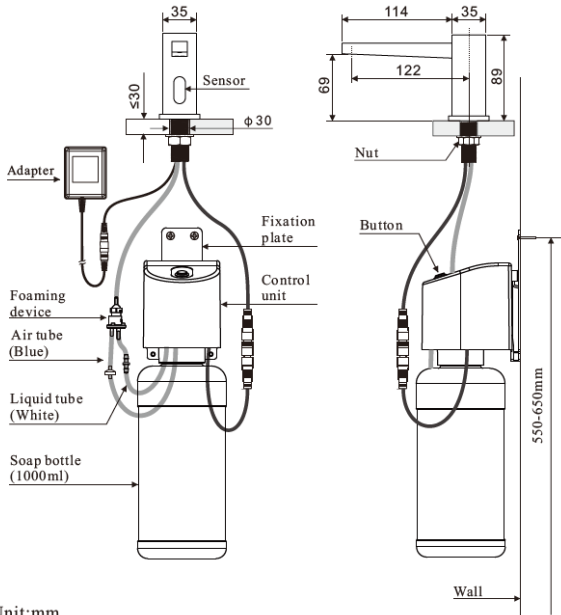

We Deal in Water Conservation

DECK MOUNTED AUTOMATIC SOAP DISPENSER (363.1159)

PRODUCT SPECIFICATIONS

- Brand : Joe & Jone
- Type : 100% Brass Body Long Spout Heavy Duty
- Operation : Touchless Automatic Electronic
- **Ordering Code : 363.1159**
- Finish : Chrome Plated
- Drop Rate: 1 - 2 ml (Adjustable)
- Capacity : 33 oz. (1.0 L)
- **Power Supply : Dual Power AC - DC**
- Sensing Distance : 10-22 cm (Adjustable)
- Suitable Soap PH : 5-9
- Suitable Temperature : 1-55°C
- Touch Free Infrared Sensor Activation
- Deck Mounted Installation
- Liquid Soap, Foam Soap
- Peristaltic Pump
- Clog and Backflow Prevention
- Independent Soap Pump with Multiple Anti-Blocking Measures
- Low Battery Indicator
- **Available in Brushed Nickel, Black Matt & Gold.**

TECHNICAL DATA SHEET

ADVANTAGES

BOX CONTENTS :

- Brass Body Soap Dispenser
- Control Box
- AC Transformer
- Battery Box
- Relative Spares

- Drastically Reduces Soap Consumption
- Cross Contamination Protection - No Physical Contact
- Accurate Soap Dosage
- Efficient Savings
- Easy to Install & Refill
- Ideal for Malls, Hotels, Commercial Washrooms, Hospitals, Schools, Restaurants