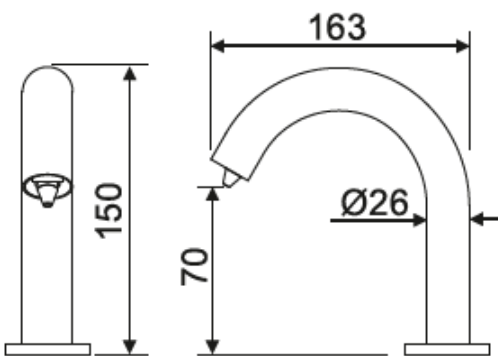

ADVANTAGES

BOX CONTENTS :

1. Brass Body Soap Dispenser
   - Control Box
   - AC Transformer
   - Battery Box
   - Relative Spares
2. Drastically Reduces Soap Consumption
   - Cross Contamination Protection - No Physical Contact
   - Accurate Soap Dosage
   - Efficient Savings
   - Easy to Install & Refill
   - Ideal for Malls, Hotels, Commercial Washrooms, Hospitals, Schools, Restaurants