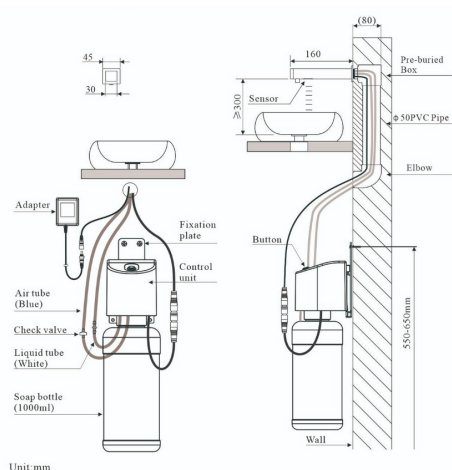

We Deal in Water Conservation

WALL MOUNTED TOUCH FREE ELECTRONIC SOAP DISPENSER

(363.1156)

PRODUCT SPECIFICATIONS

- Brand : Joe & Jone
- Type : 100% Brass Body
- Operation : Touchless Automatic Electronic
- **Ordering Code : 363.1156**
- Finish : Chrome Plated
- Product Type : Soap Dispenser Automatic Electronic
- Material : Chrome Plated Brass
- Drop : 1.5ml (Adjustable)
- Capacity : 33 oz. (1.0 L)
- **Power Supply : Dual Power AC / DC**
- Touch Free Infrared Sensor Activation
- Wall Mounted Installation.
- Liquid Soap, Foam Soap
- Peristaltic Pump
- IR Sensor at Dispenser Spout
- Low Battery Indicator
- **Available in Brushed Nickel, Black Matt & Gold.**

TECHNICAL DATA SHEET

ADVANTAGES

- Drastically Reduces Soap Consumption
- Cross Contamination Protection - No Physical Contact
- Accurate Soap Dosage
- Efficient Savings
- Easy to Install & Refill
- Ideal for Malls, Hotels, Commercial Washrooms, Hospitals, Schools, Restaurants

BOX CONTENTS :

- Brass Body Soap Dispenser
- Control Box
- AC Transformer
- Battery Box
- Relative Spares