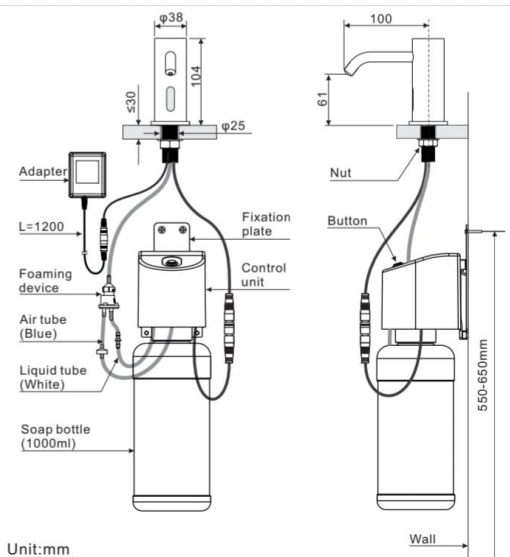

We Deal in Water Conservation

AUTOMATIC ELECTRONIC SOAP DISPENSER TOUCHLESS

(363.1155)

PRODUCT SPECIFICATIONS

- Brand : Joe & Jone
- Type : 100% Brass Body
- Operation : Touchless Automatic Electronic
- **Ordering Code : 363.1155**
- Finish : Chrome Plated
- Drop Rate: 1 - 2 ml (Adjustable)
- Capacity : 33 oz. (1.0 L)
- **Power Supply : Dual Power AC - DC**
- Sensing Distance : 10-22 cm (Adjustable)
- Suitable Soap PH : 5-9
- Suitable Temperature : 1-55°C
- Touch Free Infrared Sensor Activation
- Deck Mounted Installation
- Liquid Soap, Foam Soap
- Peristaltic Pump
- Clog and Backflow Prevention
- Independent Soap Pump with Multiple Anti-Blocking Measures
- Low Battery Indicator
- **Available in Brushed Nickel, Black Matt & Gold.**

TECHNICAL DATA SHEET

ADVANTAGES

- Drastically Reduces Soap Consumption
- Cross Contamination Protection - No Physical Contact
- Accurate Soap Dosage
- Efficient Savings
- Easy to Install & Refill
- Ideal for Malls, Hotels, Commercial Washrooms, Hospitals, Schools, Restaurants

BOX CONTENTS :

- Brass Body Soap Dispenser
- Control Box
- AC Transformer
- Battery Box
- Relative Spares