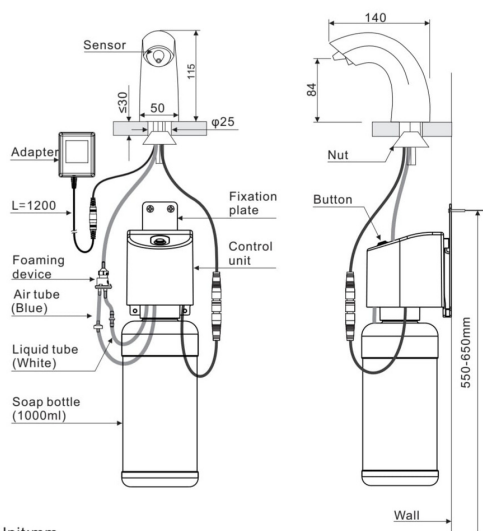

## DECK MOUNTED TOUCH FREE ELECTRONIC SOAP DISPENSER

(363.1153)

### PRODUCT SPECIFICATIONS

- Brand : Joe & Jone
- Type : 100% Brass Body
- Operation : Touchless Automatic Electronic
- **Ordering Code : 363.1153**
- Finish : Chrome Plated
- Product Type : Soap Dispenser Automatic Electronic
- Material : Chrome Plated Brass
- Drop : 1.5ml (Adjustable)
- Capacity : 33 oz. (1.0 L)
- **Power Supply : Dual Power AC / DC**
- Touch Free Infrared Sensor Activation
- Deck Mounted Installation.
- Liquid Soap, Foam Soap
- Peristaltic Pump
- IR Sensor at Dispenser Spout
- Low Battery Indicator
- **Available in Brushed Nickel, Black Matt & Gold.**

### BOX CONTENTS :

- Brass Body Soap Dispenser
- Control Box
- AC Transformer
- Battery Box
- Relative Spares