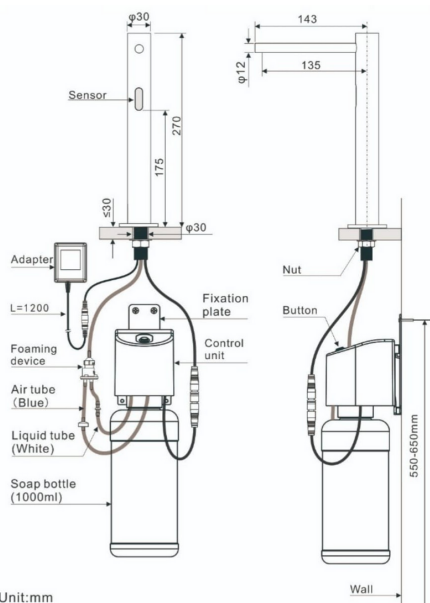

We Deal in Water Conservation

DECK MOUNTED ELECTRONIC SOAP DISPENSER

(363.1152)

PRODUCT SPECIFICATIONS

- Brand : Joe & Jone
- Type : 100% Tall Brass Body Long Spout Heavy Duty
- Operation : Touchless Automatic Electronic
- **Ordering Code : 363.1152**
- Finish : Chrome Plated
- Drop Rate: 1 - 2 ml (Adjustable)
- Capacity : 33 oz. (1.0 L)
- **Power Supply : Dual Power AC - DC**
- Sensing Distance : 10-22 cm (Adjustable)
- Suitable Soap PH : 5-9
- Suitable Temperature : 1-55°C
- Touch Free Infrared Sensor Activation
- Deck Mounted Installation Tall Body
- Liquid Soap, Foam Soap
- Peristaltic Pump
- Clog and Backflow Prevention
- Independent Soap Pump with Multiple Anti-Blocking Measures
- Low Battery Indicator
- **Available in Brushed Nickel, Black Matt & Gold.**

TECHNICAL DATA SHEET

BOX CONTENTS :

- Brass Body Soap Dispenser
- Control Box
- AC Transformer
- Battery Box
- Relative Spares

ADVANTAGES

- Drastically Reduces Soap Consumption
- Cross Contamination Protection - No Physical Contact
- Accurate Soap Dosage
- Efficient Savings
- Easy to Install & Refill
- Ideal for Malls, Hotels, Commercial Washrooms, Hospitals, Schools, Restaurants